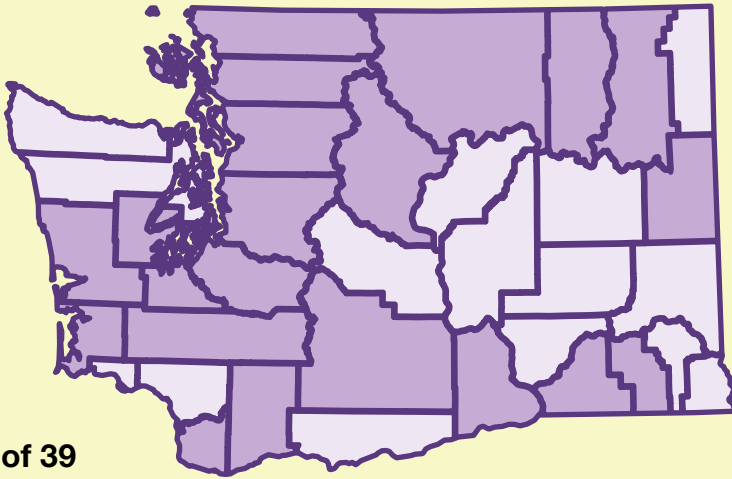

Washington State Special Election Fact Sheet

April 22, 2025

03/10/2025

Which counties are participating in the Special Election?

23 of 39

| | | | |
|--------------|----------|-----------|-------------|
| Benton | Island | Pierce | Stevens |
| Chelan | King | San Juan | Thurston |
| Clark | Lewis | Skagit | Walla Walla |
| Columbia | Mason | Skamania | Whatcom |
| Ferry | Okanogan | Snohomish | Yakima |
| Grays Harbor | Pacific | Spokane | |

No election

| | | | |
|---------|----------|-----------|--------------|
| Adams | Douglas | Jefferson | Lincoln |
| Asotin | Franklin | Kitsap | Pend Oreille |
| Clallam | Garfield | Kittitas | Wahkiakum |
| Cowlitz | Grant | Klickitat | Whitman |