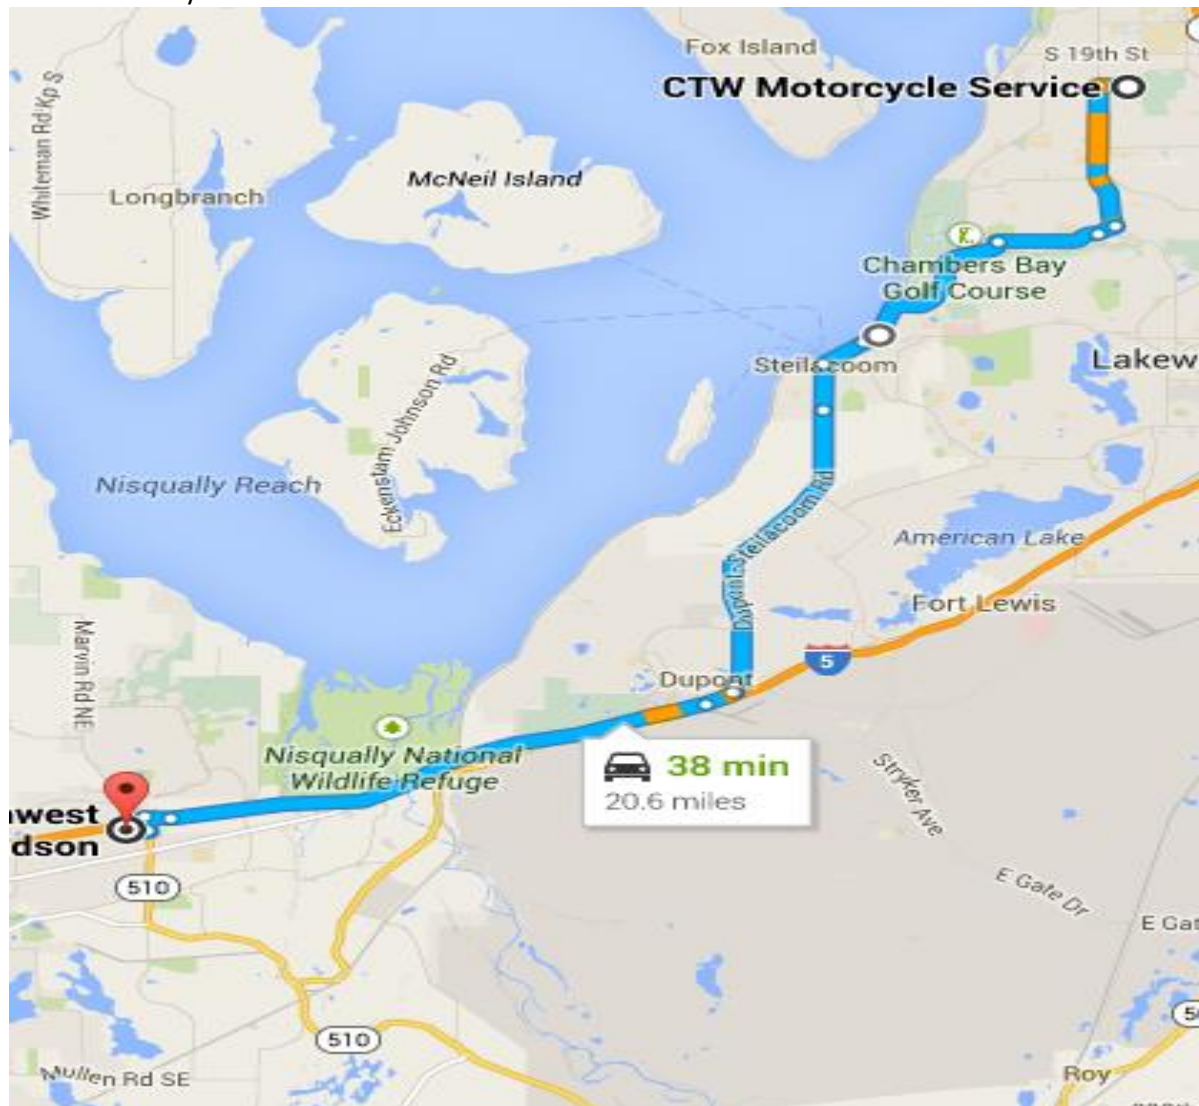

ROUTE

**** Adjust as you see fit due to traffic for arrival at Casino by 1:30.****

1) Costco

Littlerock Rd to Tumwater Blvd

Tumwater Blvd to Henderson Blvd SE

Henderson Blvd to Yelm Hwy

Yelm Hwy to 510

510 to Reservation RD

Old Pacific HWY, Old Nisqually to I5

I5 to City Center Drive DuPont

DuPont Steilacoom Rd to Chambers Creek Rd

Chambers Creek Rd to Grandview DR W

27th St W to Lefty's and CTW

2) DuPont to I5 to NW Harley Davidson
Return to I5
I5 to Hawks Prairie Exit
Martin Way to Skokomish Way
Skokomish Way to Freedom Ln N

3) Round about to Galaxy Drive
Galaxy Drive to Martine Way
Martine Way to Carpenter Rd
Carpenter Rd to Mullen Rd
Mullen Rd to Ruddle Rd
Ruddle Rd to Yelm Hwy
Yelm Hwy to Rich Rd to Old 99
Old 99 to McCorkle
McCorkle Rd SE/113th Ave SW/Aldrich to Littlerock Rd
Littlerock Rd to Hwy 12
Hwy 12 to 183th Ave SW/Moon Rd