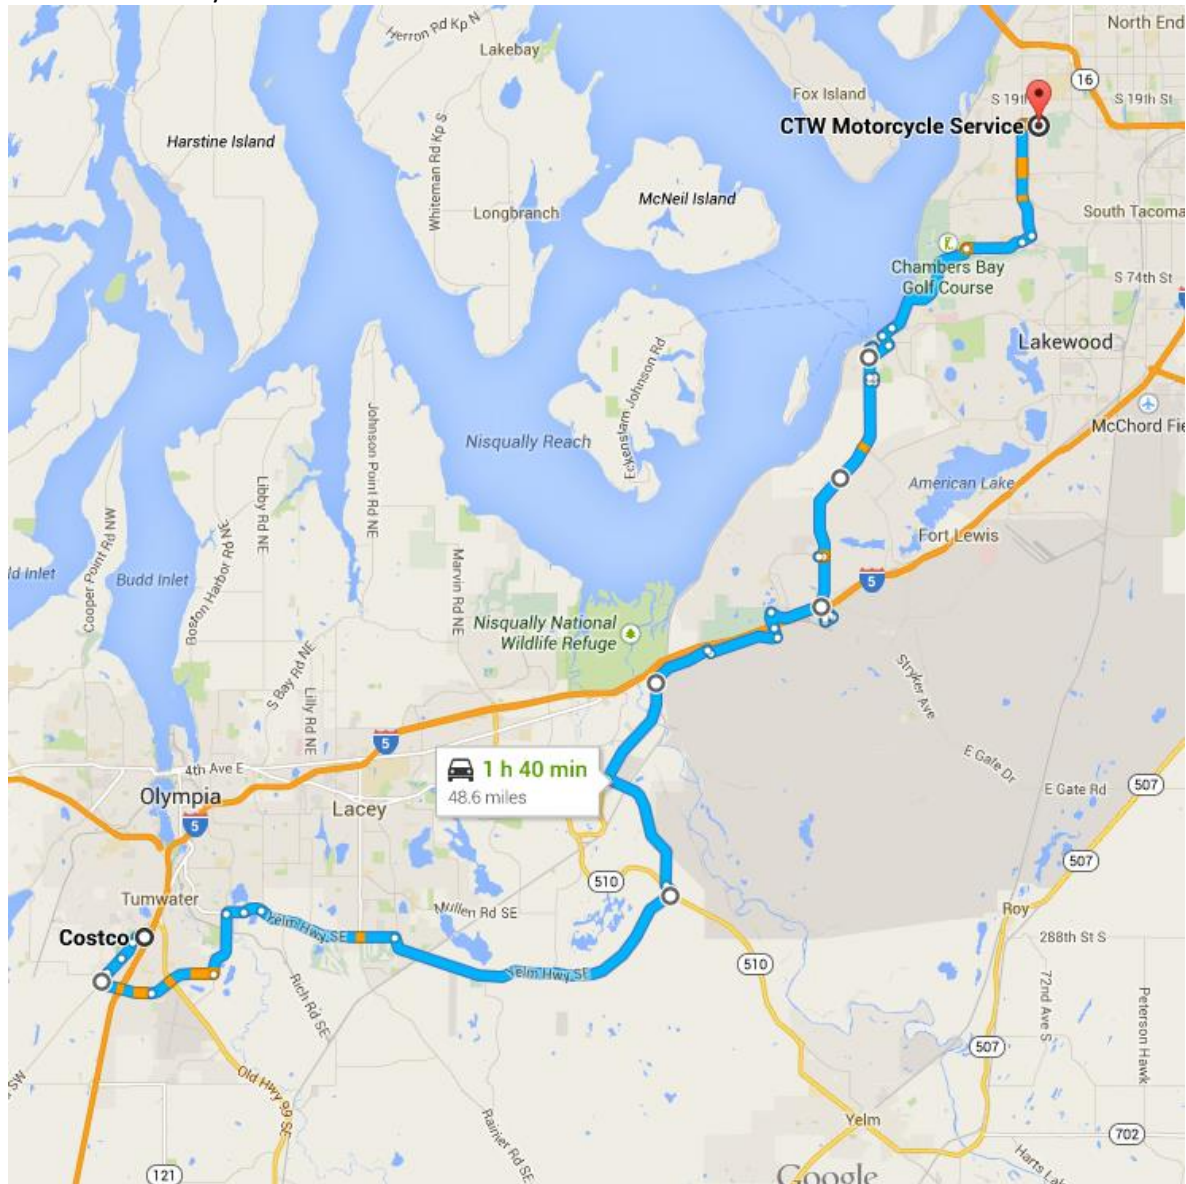

ROUTE

**** Adjust as you see fit due to traffic for arrival at Casino by 1:30.****

1) Costco

Littlerock Rd to Tumwater Blvd

Tumwater Blvd to Henderson Blvd SE

Henderson Blvd to Yelm Hwy

Yelm Hwy to 510

510 to Reservation RD

Old Pacific HWY, Old Nisqually to I5

I5 to City Center Drive DuPont

DuPont Steilacoom Rd to Chambers Creek Rd

Chambers Creek Rd to Grandview DR W

27th St W to Lefty's and CTW

2) DuPont to I5 to NW Harley Davidson
Return to I5
I5 to Hawks Prairie Exit
Martin Way to Skokomish Way
Skokomish Way to Freedom Ln N

3) Round about to Galaxy Drive
Galaxy Drive to Martine Way
Martine Way to Carpenter Rd
Carpenter Rd to Mullen Rd
Mullen Rd to Ruddle Rd
Ruddle Rd to Yelm Hwy
Yelm Hwy to Rich Rd to Old 99
Old 99 to McCorkle
McCorkle Rd SE/113th Ave SW/Aldrich to Littlerock Rd
Littlerock Rd to Hwy 12
Hwy 12 to 183th Ave SW/Moon Rd